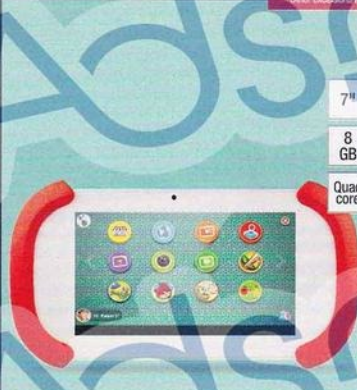

7"
8 GB
Quad core

$89.99 Sale

plus members get **$10** back in points**

Samsung GALAXY Tab S