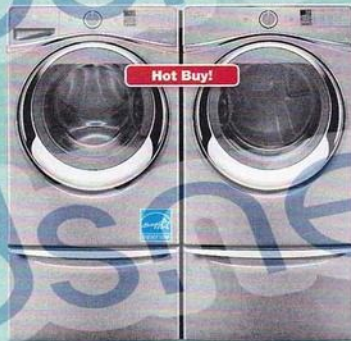

SAVE
$800
ON THE PAIR

30% OFF
ALL KENMORE WALL OVENS

**PLUS AN EXTRA
15% OFF**
WHEN YOU PURCHASE WALL OVEN
AND COOKTOP TOGETHER