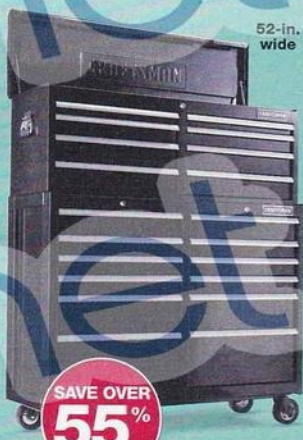

52-in. wide

SAVE OVER
55%

$999⁹⁸

Craftsman 52-in. 20-drawer premium heavy-duty ball-bearing tool chest
Reg. 2239.98 #00958629/30