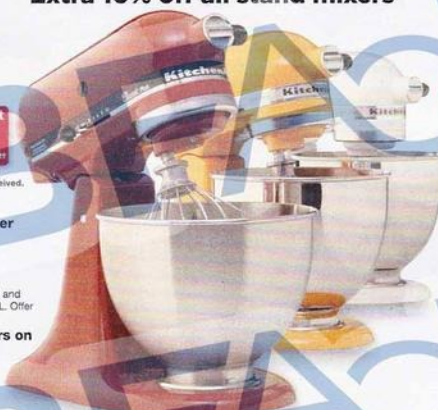

BLACK FRIDAY SALE

Extra 10% off all stand mixers

$299.99
FINAL AFTER
$50 MAIL-IN
REBATE

plus members get
$30
back in points**

†130,000 points to use
within 90 days of receipt.
**KitchenAid®
Artisan Series
5-qt. stand mixer
After $50
mail-in rebate**
Reg. 399.99
sale 349.99
Instant rebate in CT, RI and
Miami-Dade County, FL. Offer
ends 12/31/14.
**See all 29 colors on
sears.com!**

$19.99
FINAL AFTER
MAIL-IN
REBATE